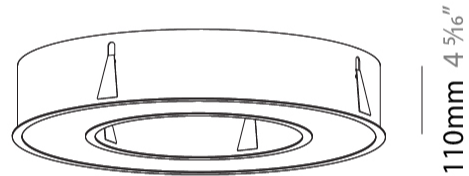

GENERAL

Series: Glorious
Subseries: Glorious
Brand: Prolight
Division: Architectural
Mounting Type: Recessed
Mounting Location: Ceiling
Subcategory: Ambient

PHYSICAL

Shape: Round
Diameter (mm): 770
Diameter (in): 30 ⁵ / ₁₆
Height (mm): 110
Height (in): 4 ⁵ / ₁₆
Min. Recessing Depth (mm): 120
Min. Recessing Depth (in): 4 ³ / ₄
Light Distribution: Direct
Weight (kg): 9.285
Weight (lbs): 20.47
Diffuser: PMMA - Opal or Micro-Prism
Fixture Finish: SSR / BKV / CWI / CRY / HAB / UFT / ITA / RUA / FTG / MYG / LOD / PUS / FRO / FUP / KIA / POP / BLS / SPG / MEY / GOH / GUM / CHC / COM / ABZ / JAG / OBR / MOS / ROR
Fixture Material: Aluminum
Cut-out Measurements: 760mm / 29 15/16" x 440mm / 17 5/16"

Ø 428mm 16 ⁷/₈ "

Ø 770mm 30 ⁵/₁₆ "

110mm 4 ⁵/₁₆ "

760mm x 440mm
29 ¹⁵/₁₆" x 17 ⁵/₁₆"

120mm
4 ³/₄"

10 - 15mm
³/₈" - ⁹/₁₆"

A37500-

PROJECT _____